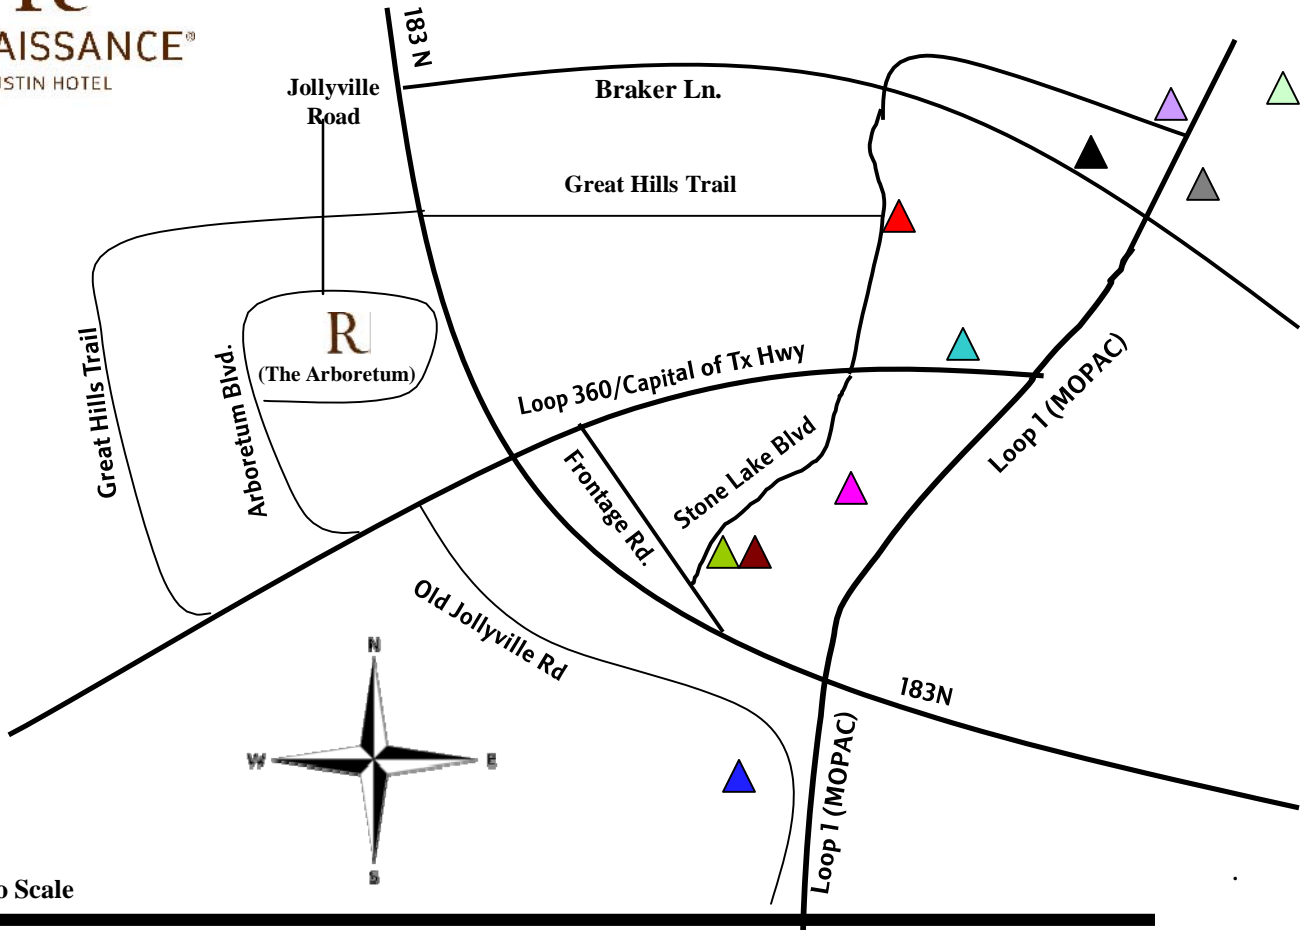

OVERFLOW HOTEL DIRECTORY

Not to Scale

- | | | |
|---|--|---------------------|
|  | Courtyard by Marriott – 1.0 mile | 512-502-8100 |
|  | Residence Inn by Marriott – 1.0 mile | 512-502-8200 |
|  | TownPlace Suites by Marriott – 1.2 miles | 512-231-9360 |
|  | Springhill Suites by Marriott – 1.8 miles | 512-349-0444 |
|  | Fairfield Inn and Suites – 1.9 miles | 512-527-0734 |
|  | Embassy Suites Arboretum – 1.7 miles | 512-372-8771 |
|  | Hampton Inn Arboretum- 1.8 miles | 512-349-9898 |
|  | Holiday Inn Arboretum – 1.7 miles | 512-343-0888 |
|  | Staybridge Suites - 0.8 miles | 512-349-0888 |
|  | Westin at the Domain – 2.6 miles | 512-832-4197 |